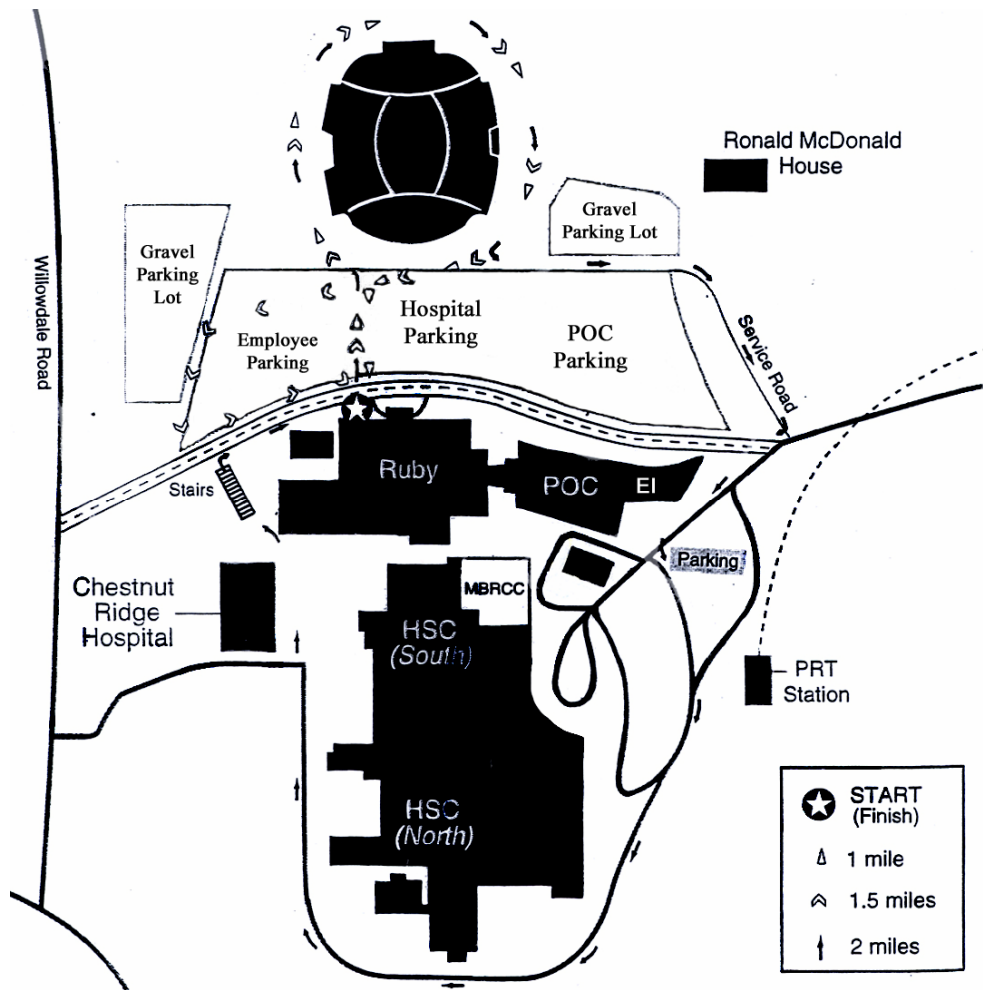

Health Sciences Campus Walking Route

- △ 1.0 mile
- ⤴ 1.5 miles
- ↑ 2.0 miles

Starting in front of Ruby Memorial...

△ 1 mile -- Cut across the hospital parking lot towards either side of the football stadium. Make your lap around the stadium and return to the starting point.

⤴ 1.5 mile -- Cut across the hospital parking lot towards either side of the football stadium. Make your lap around the stadium and instead of return to the starting point, make a loop around the employee parking lot.

↑ 2 miles -- Cut across the hospital parking lot towards the left side of the football stadium. Make your lap around the stadium and instead of walking through the parking lot, cut between POC parking and the gravel lot on the right side of the stadium to the service road. From there, take the sidewalks up to the Health Sciences parking areas. Continue past the PRT station and around Health Sciences South. Cut between Chestnut Ridge Hospital and the helicopter pad to a set of concrete stairs. Turning right at the bottom of the stairs will lead you to your starting point.