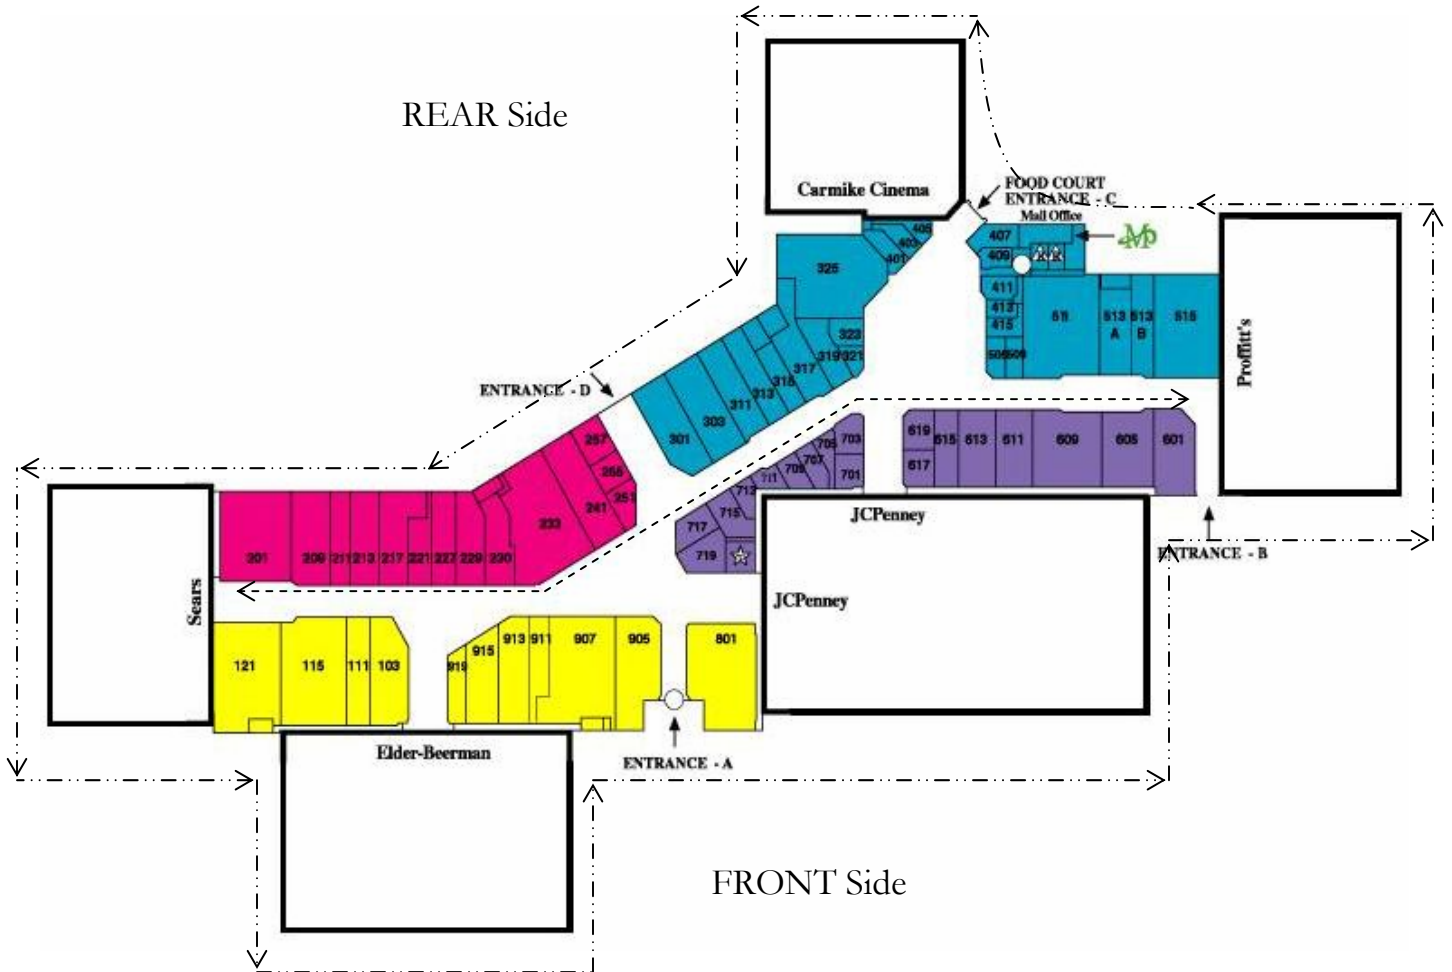

Morgantown Mall

Outside 1 lap = .5 mile

Inside 1 lap = .33 mile

OUTSIDE:

The walk around the outside of the mall, it is 1/2 mile. There are sidewalks to follow on the front and paved surface in the rear.

INSIDE:

Following the dotted line from one end of the mall to the other is 1/3 mile.