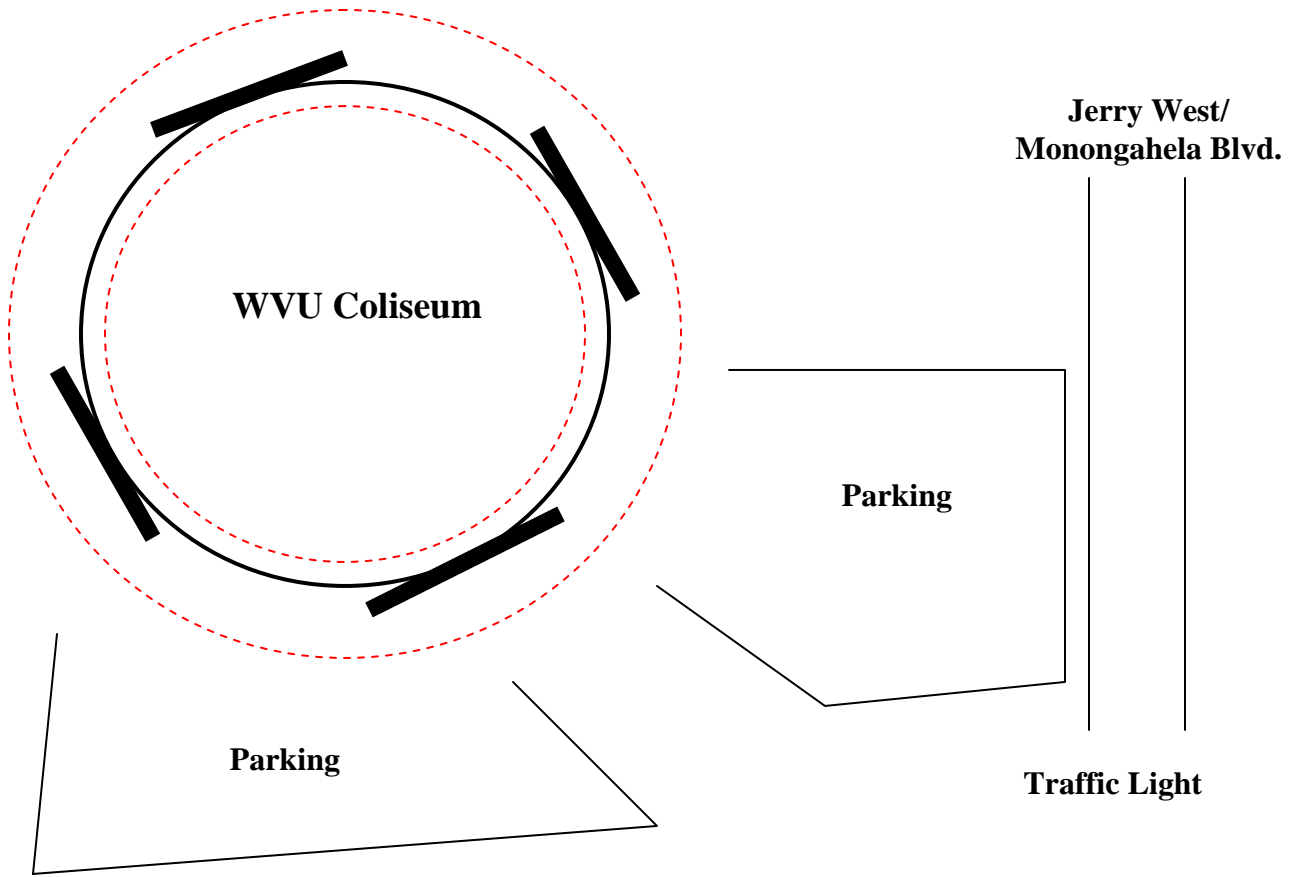

WVU Coliseum WALKING ROUTE

Inside 5 laps = 1.0 mile
Outside 3 laps = 1.0 mile

Lighting:

The outside of the Coliseum is lit at night, but the sidewalk itself is not.

OUTSIDE:

A walk around the outside of the WVU Coliseum is 0.33 mile (3 laps = 1 mile). There is a very wide sidewalk to follow.

INSIDE:

Walking five (5) laps on the inside of the WVU Coliseum equals 1 mile.